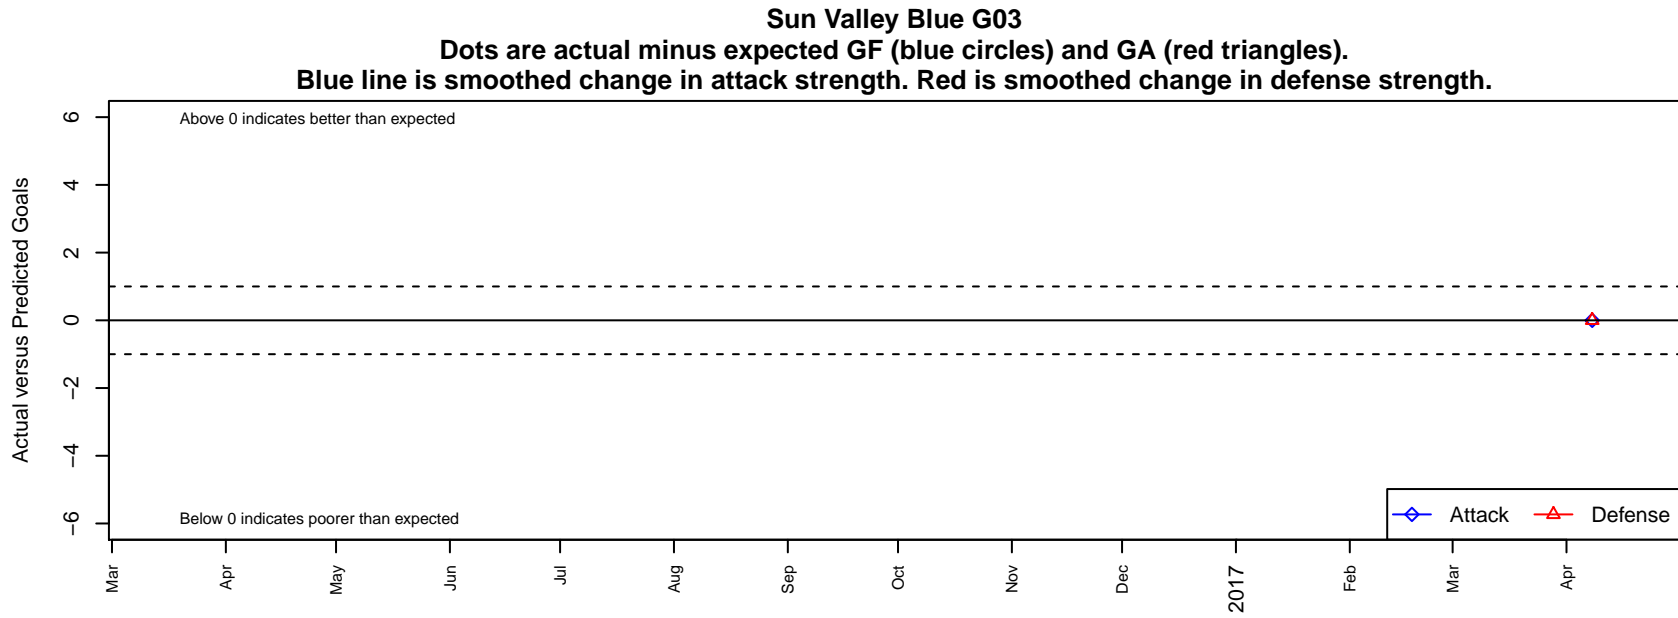

Sun Valley Blue G03

Sun Valley, ID
G03 total strength=NA
attack=1.14 defense=NA
spr league = Spr Idaho D3 U14 Div 2

alt names used:
SUN VALLEY 2003 GIRLS-BLUE

Venues played:
2016 Spr Idaho D3 U14 Division 2